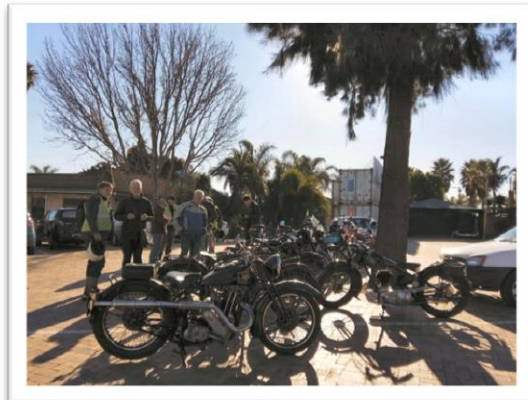

**CAPE VINTAGE MOTORCYCLE CLUB**  
**Club Run (breakfast) Sunday 5<sup>th</sup> June 2016**  
**The Palms Restaurant Bottelary Road Brackenfell**

Beautiful sunny winters day for a ride

Those who got breakfast (someone didn't), said that, although the service was very slow (this did allow for lots of catching up on news) the food was good, and I believe the prices were reasonable. Sitting outside with a clear blue sky and the sun on your back was very pleasant

Mark	Shaw	1925	Indian Scout	
Brian	Wallace	1926	Indian Scout	
Chris	Cutler	1927	Chater-Lea 545cc	
Adrian	Denness	1935	AJS Model 18	
Andre	Smit	1964	BSA D7 Bantam	Guest
Vivian	Rocher	1976	Honda 550	Guest
Richard	Gates	2005	BMW F650 GS	
Kenn	Sara	2008	Royal Enfield 500 Bullet	
Peter	Mann	2009	BMW GS650	
Adrian	Woodley	2012	Triumph Speed triple	
Colleen	Woodley	2012	Triumph Speed triple	Pillion
Heinrich	Wehmeyer	2013	Royal Enfield 500 Bullet	Guest
Ken	Mercer	Car		
Ray	Heinze	Car		
Rita	Heinze	Car		
Peter	Bosson	Car		
June	Harrison	Car		
Len	Harrison	Car		
Val	Pitchford	Car		
Carol	Pitchford	Car		Guest
Wesley	Pitchford	Car		Guest
Spider	Wilbraham	Car		
Larry	Collins	Car		
Margoe	Collins	Car		