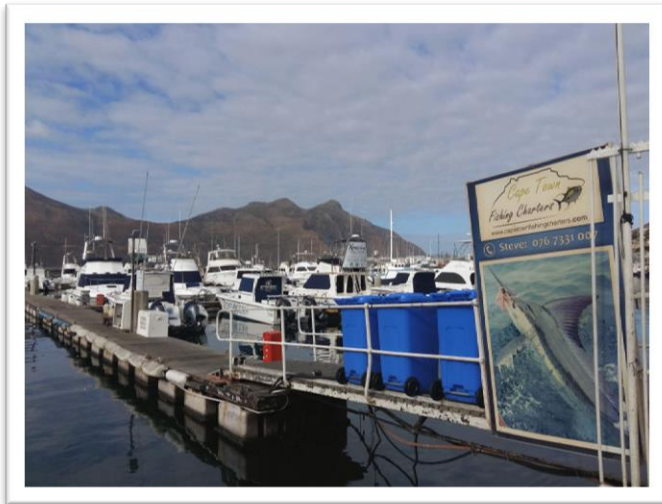

**CAPE VINTAGE MOTORCYCLE CLUB  
Club Breakfast Sunday 4<sup>th</sup> June 2017  
To Lookout Deck Hout Bay**

**Although overcast, not a bad turnout of bikes, well done guys**

**A lovely setting, but unfortunately the breakfasts were not up to the standard I expected! (in fact very disappointed)**