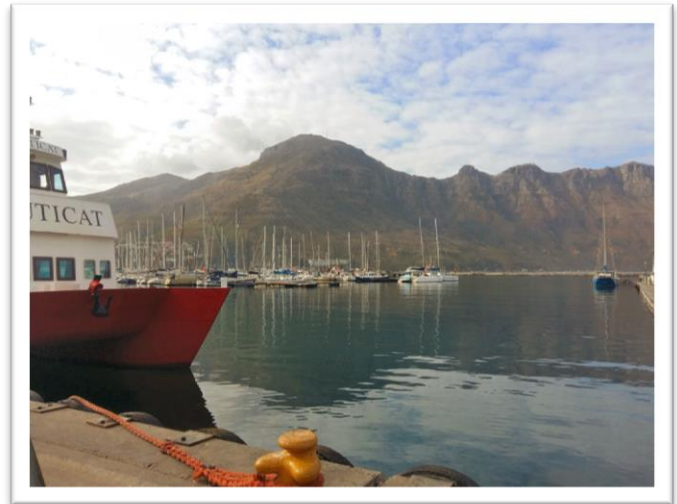

**CAPE VINTAGE MOTORCYCLE CLUB  
Club Breakfast Sunday 4<sup>th</sup> June 2017  
To Lookout Deck Hout Bay**

**Although overcast, not a bad turnout of bikes, well done guys**

**A lovely setting, but unfortunately the breakfasts were not up to the standard I expected! (in fact very disappointed)**

Mark	Shaw	1925	Indian Scout	
Brian	Wallace	1926	Indian Scout	
Neil	Tweddle	1959	BSA A10 Golden Flash	
Bruce	Kirby	1962	BSA A10	
Geoff	Talbot	1968	Norton Commando 750	
Mel	Talbot	1968	Norton Commando 750 (pillion)	Guest
Kenn	Sara	1978	BMW R65	
Robert	Matzdorff	1997	Suzuki GN250	
Dorren	Jackson	2005	Aprilia	
Simon	McDonnell	2010	Triumph Rocket3	Guest
Bev	Jacobs	Car		
Kari	Fair	Car		Guest
Owen	Fair	Car		Guest
Peter	Bosson	Car		
June	Harrison	Car		
Len	Harrison	Car		
Stan	Brown	Car		
Maureen	Brown	Car		Guest
Dave	Dolly	Car		
Barry	South	Car		
Andy	Stead	Car	1964 Porsche 356/911 Special	
Winx	Stead	Car	Passenger	Guest
Tarryn	Rice	Car	Passenger	Guest